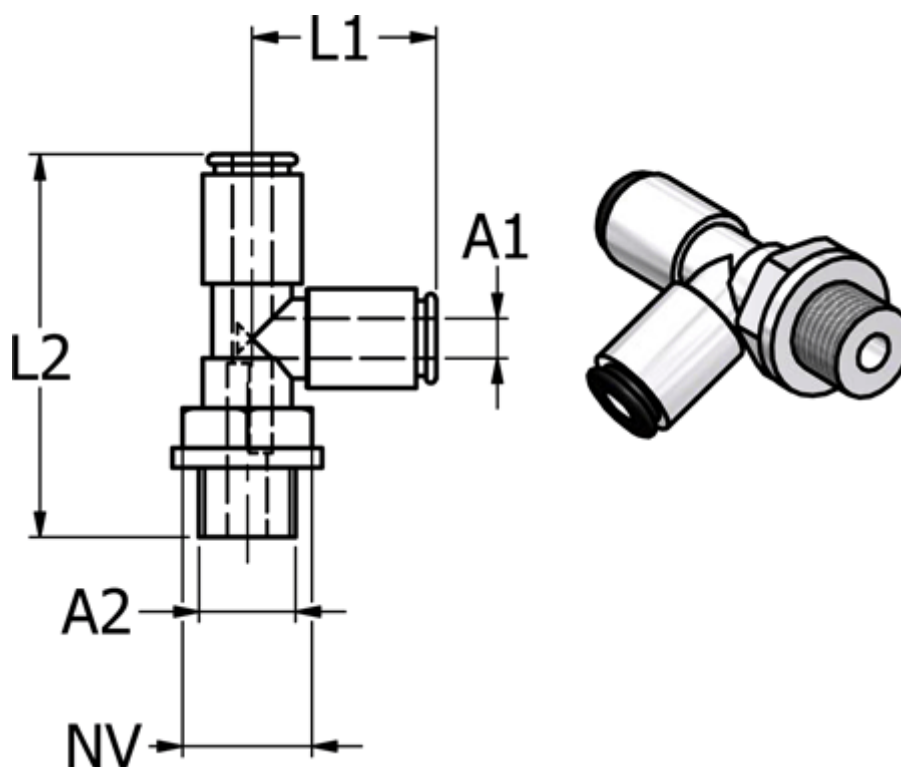

Data Sheet

Article number: 5867380188

Description: Metal fitting 738.018-8, Ø8 - G 1/8"
Tee-connector

Measures

| | |
|-----------------------|----------|
| | = |
| Ext. Hose diameter A1 | = 8 |
| L1 | = 25.4 |
| L2 | = 44.5 |
| NV | = 12 |
| Thread A2 | = G 1/8" |